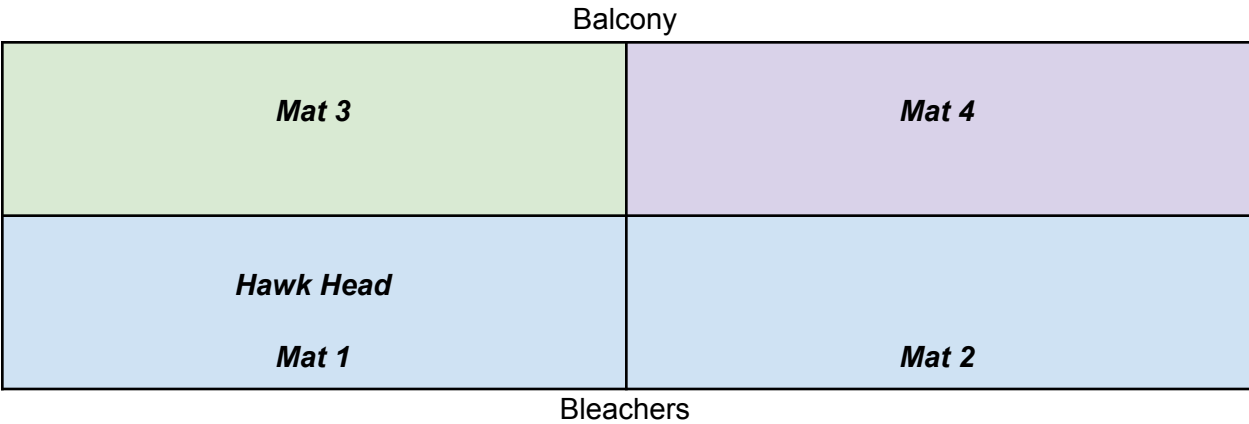

Head Count is important because of the size of our gym at HFC.
We cannot go over 130 participants.

[Hawks Invite Head Count](#)